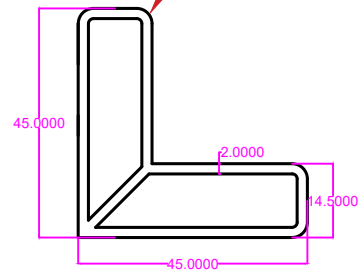

SINGLE GLASS SHUTTER

DOUBLE GLASS SHUTTER

MOSQUITO SHUTTER

OUTER FRAME

MULLIAN

CORNER CLIP

GRILL PROFILE