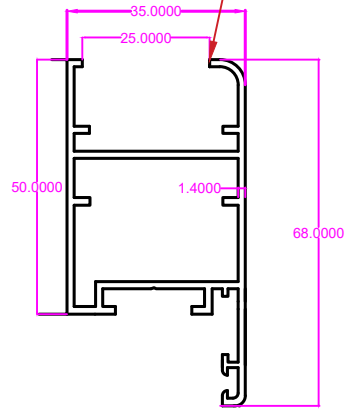

SINGLE GLASS SHUTTER

DOUBLE GLASS SHUTTER

MOSQUITO SHUTTER

OUTER FRAME

MULLIAN

CORNER CLIP

GRILL PROFILE