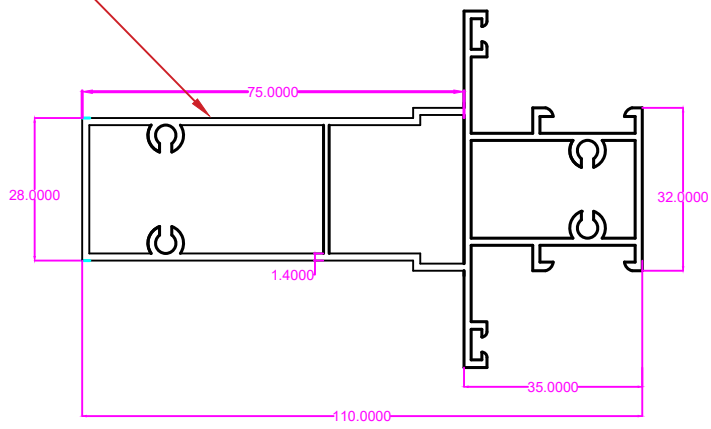

SINGLE GLASS SHUTTER

DOUBLE GLASS SHUTTER

MOSQUITO SHUTTER

OUTER FRAME

MULLIAN

CORNER CLIP

GRILL PROFILE