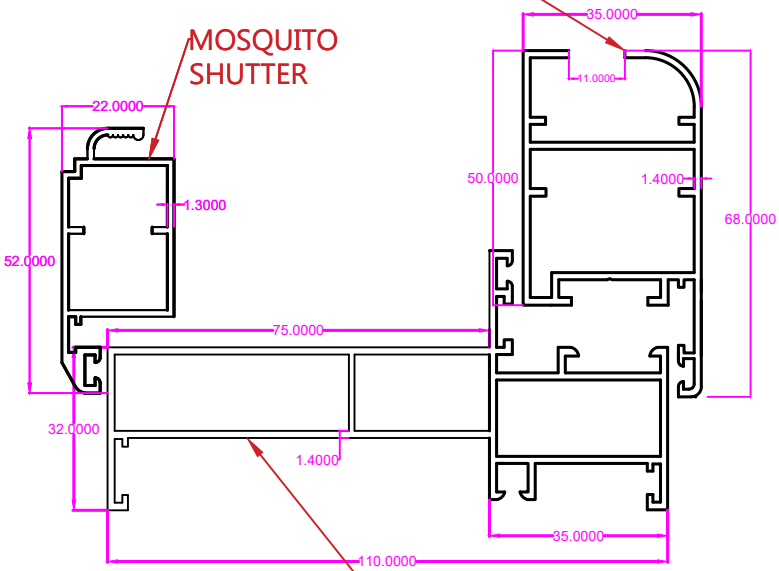

SINGLE GLASS SHUTTER

DOUBLE GLASS SHUTTER

MOSQUITO SHUTTER

OUTER FRAME

MULLIAN

CORNER CLIP

GRILL PROFILE